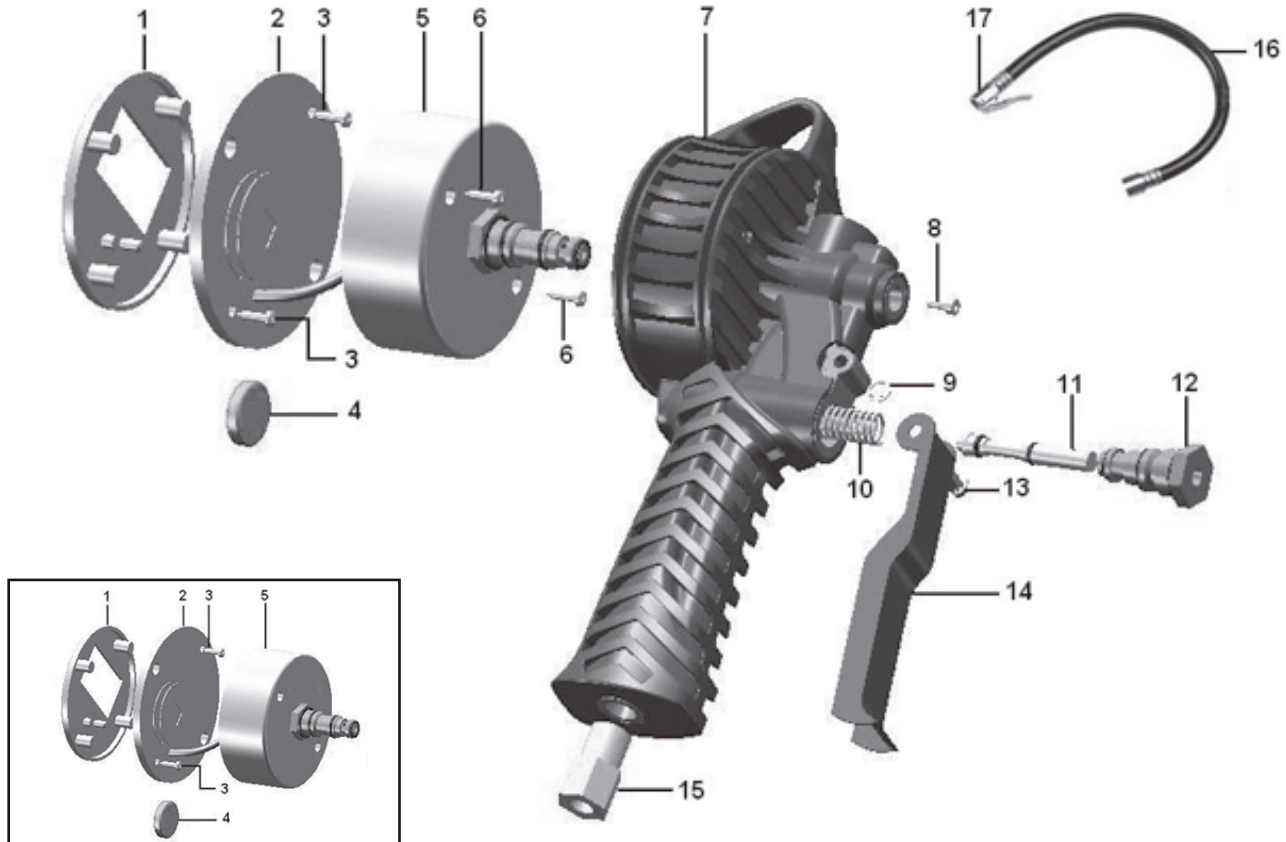

**Astro Pneumatic
Tool Company**

372 Old US Highway 52 South
Mount Airy, NC 27030

Model:

3018

Product Type:

DIGITAL TIRE INFLATOR

PARTS BREAKDOWN

Call 1.800.221.9705 for questions concerning performance of the product or other inquiries.

Parts List

Index No.	Part No.	Description	Qty
1	3018-01*	Front Cover	1
2	3018-02*	PCB Board Assembly	1
3	3018-03	Ø 2.6 x 6.0 Screw	2
4	3018-04	CR2450 Battery	1
5	3018-05*	Sensor Valve Assembly	1
6	3018-06	Ø 3.5 x 14 Screw	2
7	3018-07	Main Body	1
8	3018-08	Hex Screw Ø 3.5 x 8	1
9	3018-09	Circlip Ø 3.5	2
10	3018-10	Spring 0.85 x 7.0 / 8.0 x 18.5 x 7	1
11	3018-11	Valve Assembly	1
12	3018-12	Valve Base Assembly	1
13	3018-13	Lever Pin	1
14	3018-14	Lever	1
15	3018-15	Air Inlet	1
16	3018-16	Rubber Hose Assembly	1
17	3018-17	Air Chuck	1
18	3018-18	Digital Gauge Assembly	1